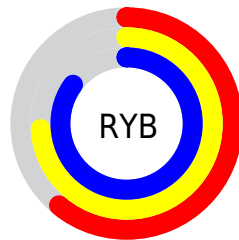

Details

The RGB color **155, 216, 206** is a light color, and the websafe version is hex **99CCCC**. A complement of this color would be **216, 155, 165**, and the grayscale version is **197, 197, 197**.

A 20% lighter version of the original color is **211, 255, 255**, and **102, 161, 152** is the 20% darker color. If you saturate the color by 10%, you get **133, 216, 202**, and if you desaturate by 10%, it is **177, 216, 210**.

Distribution

Red (61%)

Green (85%)

Blue (81%)

Red (61%)

Yellow (74%)

Blue (85%)

Cyan (28%)