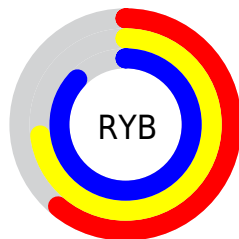

- Red (61%)
- Yellow (73%)
- Blue (87%)