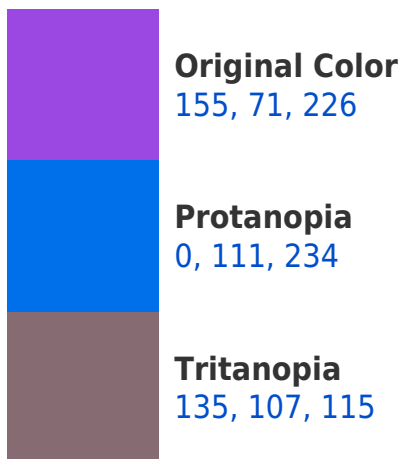

# Black Background

This preview shows how the RGB color 155, 71, 226 looks on a black background.

## RGB 155, 71, 226 Background

This preview shows how black text looks on a background with the RGB color 155, 71, 226.

This preview shows how white text looks on a background with the RGB color 155, 71, 226.

## Dichromacy

# Trichromacy

**Original Color**

155, 71, 226

**Protanomaly**

56, 96, 231

**Tritanomaly**

142, 94, 155