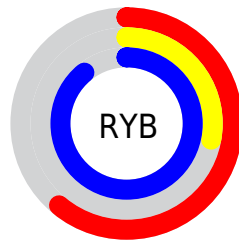

# Details

The RGB color **155, 71, 226** is a light color, and the websafe version is hex **9933CC**. The color can be described as light muted purple. A complement of this color would be **142, 226, 71**, and the grayscale version is **113, 113, 113**.

A 20% lighter version of the original color is **214, 125, 255**, and **97, 5, 170** is the 20% darker color. If you saturate the color by 10%, you get **145, 48, 226**, and if you desaturate by 10%, it is **165, 94, 226**.

# Distribution

Red (61%)

Green (28%)

Blue (89%)

Red (61%)

Yellow (28%)

Blue (89%)

Cyan (31%)