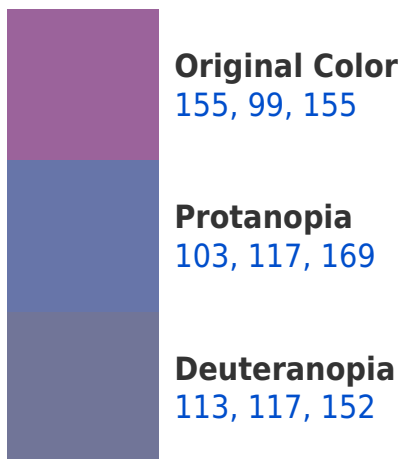

The Inverse Universe completely reimagines the original color for something new.

155, 99, 155

201, 115, 201

99, 155, 127

77, 69, 77

140, 0, 140

13, 0, 13

Previews

Any Text WCAG AAA × Fail

If you want to check with other color combinations, try the [Color Contrast Checker](#).

RGB 155, 99, 155 Background

This preview shows how black text looks on a background with the RGB color 155, 99, 155.

This preview shows how white text looks on a background with the RGB color 155, 99, 155.

Color Blindness Simulation

Color vision deficiency is a very complex topic, and I could not describe the different causes any better than Wikipedia does, so if you want to learn more, you should check out their [article about color blindness](#).

Dichromacy

Tritanopia
150, 107, 115

Trichromacy

Original Color

155, 99, 155

Protanomaly

122, 110, 164

Deuteranomaly