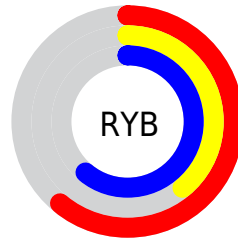

Conversions

Conversions Part 2

Format	Color
R_{YB}	155, 99, 155
Decimal	10183579
CIE _{Lab}	49.81, 31.91, -21.25
CIE _{LCh}	50, 38.343, 326.339
Yxy	18.2588, 0.3168, 0.2421
Android (android.graphics.Color)	4288373659 (0xFF9B639B)
YUV	122.1280, 16.2059, 28.8287
Hunter-Lab	42.7303, 25.0434, -16.2594

Details

The RGB color **155, 99, 155** is a dark color, and the websafe version is hex **996699**. A complement of this color would be **99, 155, 99**, and the grayscale version is **122, 122, 122**.

A 20% lighter version of the original color is **210, 151, 210**, and **103, 50, 104** is the 20% darker color. If you saturate the color by 10%, you get **155, 84, 155**, and if you desaturate by 10%, it is **155, 115, 155**.

Distribution

Red (61%)

Green (39%)

Blue (61%)

Red (61%)

Yellow (39%)

Blue (61%)

Cyan (0%)