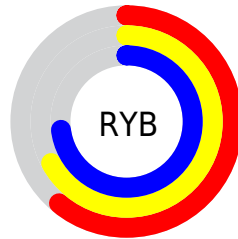

- Red (61%)
- Yellow (67%)
- Blue (73%)