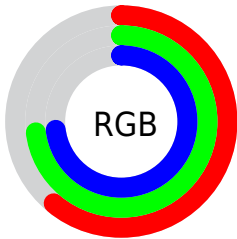

Distribution

- Red (61%)
- Green (73%)
- Blue (73%)