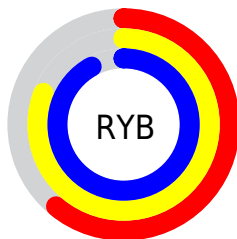

- Red (61%)
- Yellow (81%)
- Blue (92%)