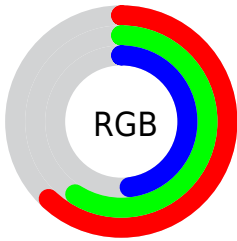

Distribution

- Red (62%)
- Green (59%)
- Blue (48%)