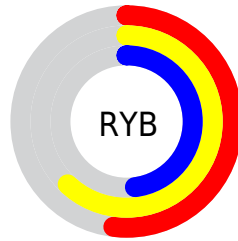

- Red (52%)
- Yellow (62%)
- Blue (48%)