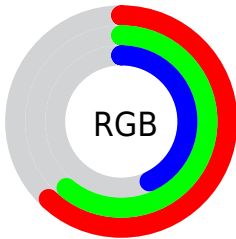

Distribution

- Red (62%)
- Green (61%)
- Blue (43%)