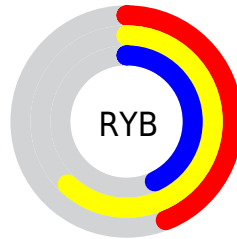

- Red (44%)
- Yellow (62%)
- Blue (43%)