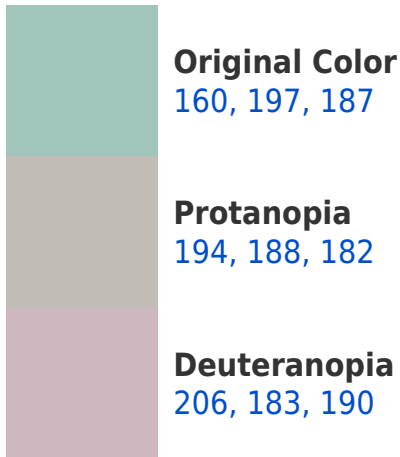

A 20% lighter version of the original color is **215, 254, 243**, and **108, 143, 134** is the 20% darker color. If you saturate the color by 10%, you get **140, 197, 182**, and if you desaturate by 10%, it is **180, 197, 192**.

Large Text (above 18pt) WCAG AAA ✓ Pass

Any Text WCAG AAA ✓ Pass

If you want to check with other color combinations, try the [Color Contrast Checker](#).

RGB 160, 197, 187 Background

This preview shows how black text looks on a background with the RGB color 160, 197, 187.

This preview shows how white text looks on a background with the RGB color 160, 197, 187.

Color Blindness Simulation

Color vision deficiency is a very complex topic, and I could not describe the different causes any better than Wikipedia does, so if you want to learn more, you should check out their [article about color blindness](#).

Dichromacy

Tritanopia
164, 194, 209

Trichromacy

Original Color
160, 197, 187

Protanomaly
182, 191, 184

Deuteranomaly
189, 188, 189

Tritanomaly
163, 195, 201

Monochromacy