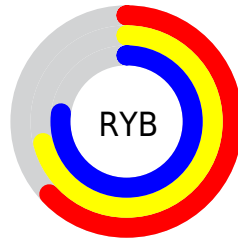

- Red (63%)
- Yellow (71%)
- Blue (77%)