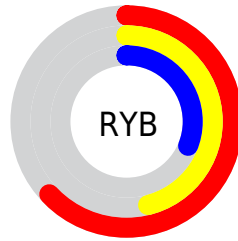

- Red (63%)
- Yellow (46%)
- Blue (31%)