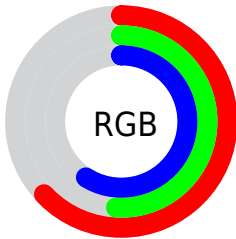

Distribution

Red (63%)

Green (51%)

Blue (59%)