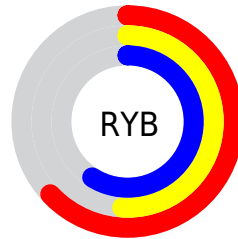

Details

The RGB color **161, 129, 151** is a light color, and the websafe version is hex **CC9999**. A complement of this color would be **129, 161, 139**, and the grayscale version is **141, 141, 141**.

A 20% lighter version of the original color is **216, 182, 205**, and **109, 80, 100** is the 20% darker color. If you saturate the color by 10%, you get **161, 113, 146**, and if you desaturate by 10%, it is **161, 145, 156**.

Distribution

Red (63%)

Green (51%)

Blue (59%)

Red (63%)

Yellow (51%)

Blue (59%)

Cyan (0%)