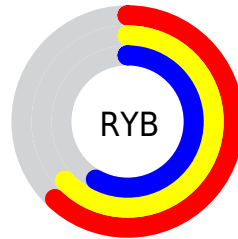

Details

The RGB color **161, 155, 148** is a light color, and the websafe version is hex **999999**. A complement of this color would be **148, 154, 161**, and the grayscale version is **156, 156, 156**.

A 20% lighter version of the original color is **216, 209, 202**, and **109, 104, 97** is the 20% darker color. If you saturate the color by 10%, you get **161, 148, 132**, and if you desaturate by 10%, it is **161, 162, 164**.

Distribution

Red (63%)

Green (61%)

Blue (58%)

Red (62%)

Yellow (63%)

Blue (58%)

Cyan (0%)