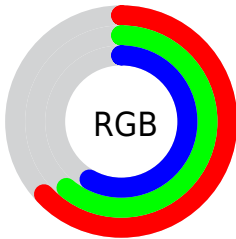

Distribution

Red (63%)

Green (61%)

Blue (58%)