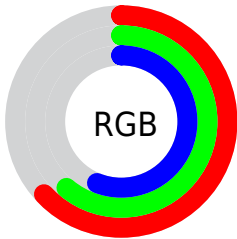

Distribution

- Red (63%)
- Green (61%)
- Blue (56%)