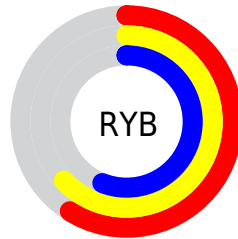

- Red (59%)
- Yellow (63%)
- Blue (56%)