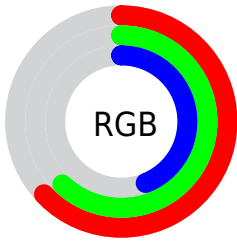

Distribution

Red (63%)

Green (62%)

Blue (44%)