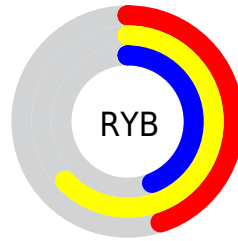

Details

The RGB color **161, 157, 112** is a dark color, and the websafe version is hex **999966**. A complement of this color would be **112, 116, 161**, and the grayscale version is **153, 153, 153**.

A 20% lighter version of the original color is **216, 211, 164**, and **109, 106, 64** is the 20% darker color. If you saturate the color by 10%, you get **161, 156, 96**, and if you desaturate by 10%, it is **161, 158, 128**.

Distribution

Red (63%)

Green (62%)

Blue (44%)

Red (45%)

Yellow (63%)

Blue (44%)

Cyan (0%)