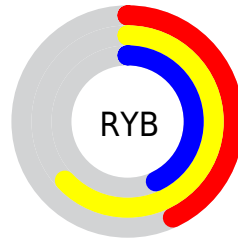

Details

The RGB color **161, 161, 110** is a dark color, and the websafe version is hex **999966**. A complement of this color would be **110, 110, 161**, and the grayscale version is **155, 155, 155**.

A 20% lighter version of the original color is **216, 216, 162**, and **109, 110, 62** is the 20% darker color. If you saturate the color by 10%, you get **161, 161, 94**, and if you desaturate by 10%, it is **161, 161, 126**.

Distribution

Red (63%)

Green (63%)

Blue (43%)

Red (43%)

Yellow (63%)

Blue (43%)

Cyan (0%)