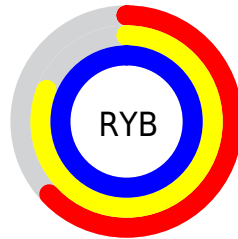

- Red (63%)
- Yellow (81%)
- Blue (100%)