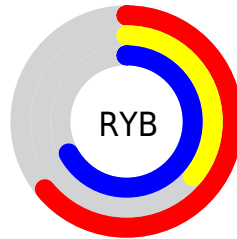

- Red (64%)
- Yellow (36%)
- Blue (67%)