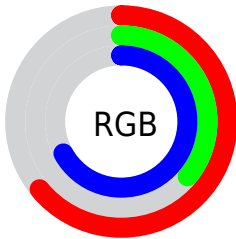

Distribution

- Red (64%)
- Green (36%)
- Blue (67%)