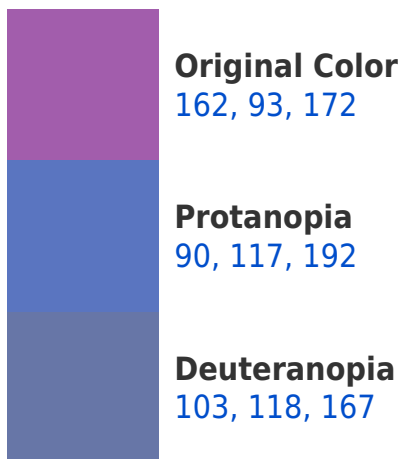

## RGB 162, 93, 172 Background

This preview shows how black text looks on a background with the RGB color 162, 93, 172.

This preview shows how white text looks on a background with the RGB color 162, 93, 172.

## Dichromacy

**Tritanopia**  
154, 106, 114

# Trichromacy

**Original Color**  
162, 93, 172

**Protanomaly**  
116, 108, 185

**Deuteranomaly**  
124, 109, 169

**Tritanomaly**  
157, 101, 135

# Monochromacy

**Original Color**  
162, 93, 172

**Achromatopsia**  
123, 123, 123

**Achromatomaly**  
137, 112, 141