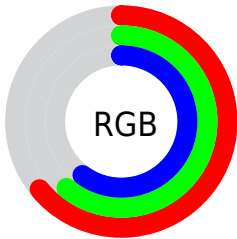

Distribution

- Red (64%)
- Green (61%)
- Blue (60%)