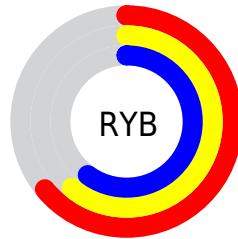

- Red (64%)
- Yellow (61%)
- Blue (60%)