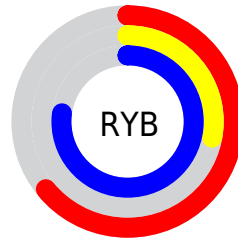

- Red (64%)
- Yellow (28%)
- Blue (77%)