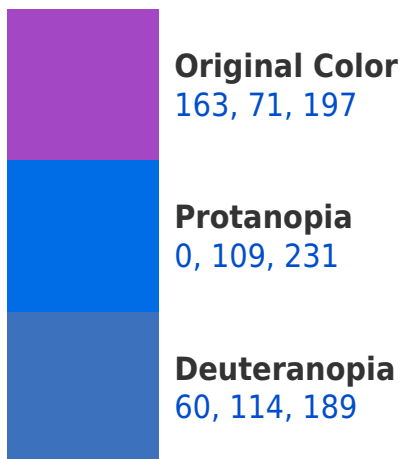

# Black Background

This preview shows how the RGB color 163, 71, 197 looks on a black background.

## RGB 163, 71, 197 Background

This preview shows how black text looks on a background with the RGB color 163, 71, 197.

This preview shows how white text looks on a background with the RGB color 163, 71, 197.

## Dichromacy

**Tritanopia**  
150, 98, 106

# Trichromacy

**Original Color**

163, 71, 197

**Protanomaly**

59, 95, 219

**Deuteranomaly**

97, 98, 192

**Tritanomaly**