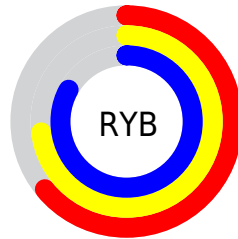

- Red (64%)
- Yellow (73%)
- Blue (83%)