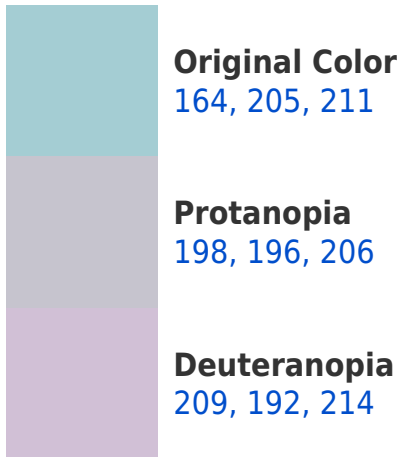

White Background

This preview shows how the RGB color 164, 205, 211 looks on a white background.

Color Contrast Check

Large Text (above 18pt) WCAG AA × Fail

Any Text WCAG AA × Fail

Large Text (above 18pt) WCAG AAA × Fail

Large Text (above 18pt) WCAG AAA ✓ Pass

Any Text WCAG AAA ✓ Pass

If you want to check with other color combinations, try the [Color Contrast Checker](#).

RGB 164, 205, 211 Background

This preview shows how black text looks on a background with the RGB color 164, 205, 211.

This preview shows how white text looks on a background with the RGB color 164, 205, 211.

Color Blindness Simulation

Color vision deficiency is a very complex topic, and I could not describe the different causes any better than Wikipedia does, so if you want to learn more, you should check out their [article about color blindness](#).

Dichromacy

Tritanopia
166, 204, 220

Trichromacy

Original Color
164, 205, 211

Protanomaly
186, 199, 208

Deuteranomaly
193, 197, 213

Tritanomaly
165, 204, 217

Monochromacy