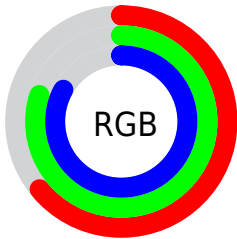

Distribution

- Red (64%)
- Green (80%)
- Blue (83%)