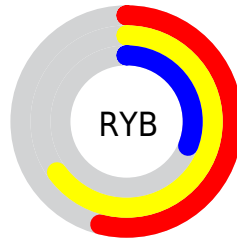

- Red (54%)
- Yellow (65%)
- Blue (31%)