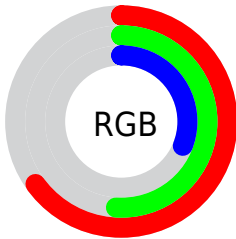

Distribution

- Red (65%)
- Green (51%)
- Blue (31%)