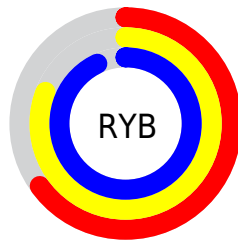

- Red (65%)
- Yellow (81%)
- Blue (93%)