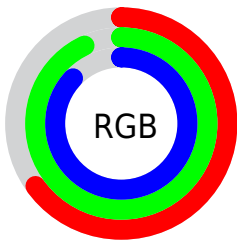

Distribution

- Red (65%)
- Green (93%)
- Blue (87%)