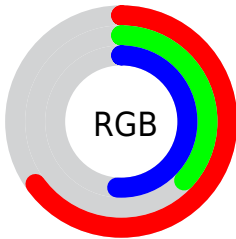

Distribution

- Red (65%)
- Green (37%)
- Blue (51%)