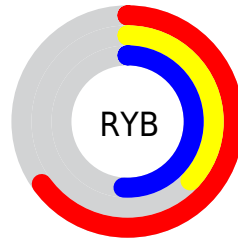

- Red (65%)
- Yellow (37%)
- Blue (51%)