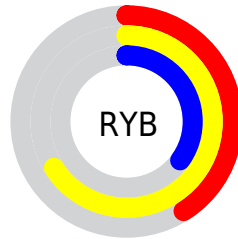

# Details

The RGB color **169, 157, 90** is a dark color, and the websafe version is hex **999966**. A complement of this color would be **90, 102, 169**, and the grayscale version is **153, 153, 153**.

A 20% lighter version of the original color is **226, 211, 141**, and **115, 106, 42** is the 20% darker color. If you saturate the color by 10%, you get **169, 154, 73**, and if you desaturate by 10%, it is **169, 160, 107**.

# Distribution

Red (66%)

Green (62%)

Blue (35%)

Red (41%)

Yellow (66%)

Blue (35%)

Cyan (0%)