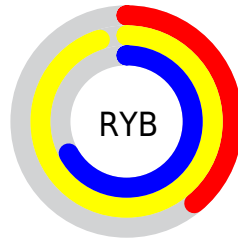

Details

The RGB color **169, 242, 99** is a light color, and the websafe version is hex **CCFF66**. A complement of this color would be **172, 99, 242**, and the grayscale version is **204, 204, 204**.

A 20% lighter version of the original color is **227, 255, 154**, and **112, 185, 42** is the 20% darker color. If you saturate the color by 10%, you get **157, 242, 75**, and if you desaturate by 10%, it is **181, 242, 123**.

Distribution

Red (66%)

Green (95%)

Blue (39%)

Red (39%)

Yellow (95%)

Blue (67%)

Cyan (30%)