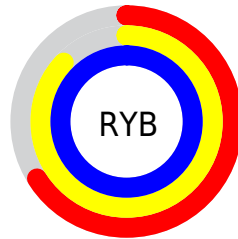

- Red (66%)
- Yellow (87%)
- Blue (99%)