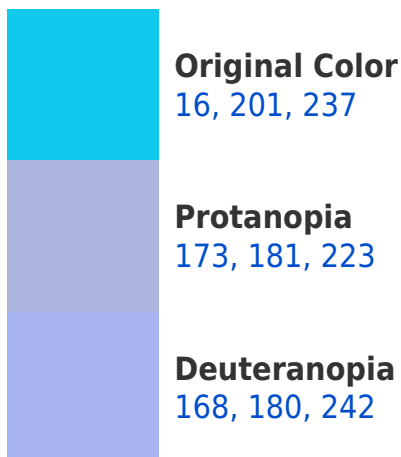

A 20% lighter version of the original color is **114, 255, 255**, and **0, 147, 181** is the 20% darker color. If you saturate the color by 10%, you get **0, 198, 237**, and if you desaturate by 10%, it is **40, 205, 237**.

Any Text WCAG AAA ✓ Pass

If you want to check with other color combinations, try the [Color Contrast Checker](#).

RGB 16, 201, 237 Background

This preview shows how black text looks on a background with the RGB color 16, 201, 237.

This preview shows how white text looks on a background with the RGB color 16, 201, 237.

Color Blindness Simulation

Color vision deficiency is a very complex topic, and I could not describe the different causes any better than Wikipedia does, so if you want to learn more, you should check out their [article about color blindness](#).

Dichromacy

Tritanopia
0, 203, 219

Trichromacy

Original Color
16, 201, 237

Protanomaly
116, 188, 228

Deuteranomaly
113, 188, 240

Tritanomaly
6, 202, 226

Monochromacy