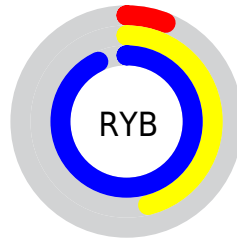

- Red (6%)
- Yellow (46%)
- Blue (93%)