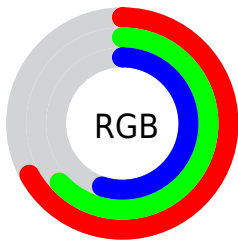

Distribution

- Red (67%)
- Green (63%)
- Blue (55%)