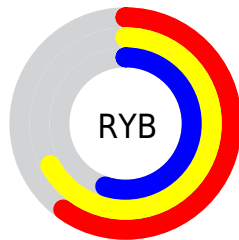

- Red (60%)
- Yellow (67%)
- Blue (55%)