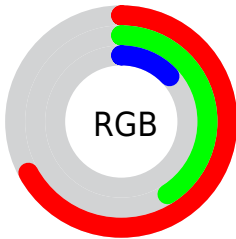

Distribution

- Red (67%)
- Green (41%)
- Blue (13%)