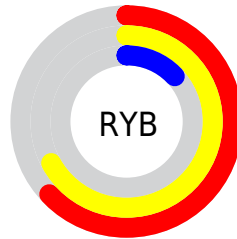

- Red (63%)
- Yellow (67%)
- Blue (13%)