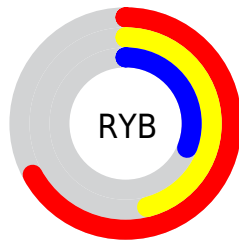

- Red (67%)
- Yellow (46%)
- Blue (31%)