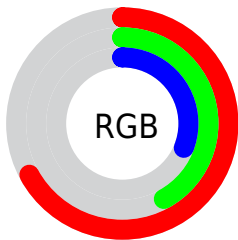

Distribution

- Red (67%)
- Green (42%)
- Blue (31%)