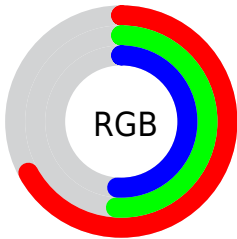

Distribution

- Red (67%)
- Green (51%)
- Blue (51%)