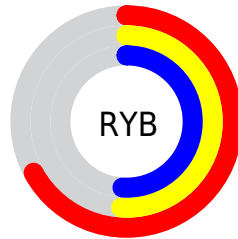

- Red (67%)
- Yellow (51%)
- Blue (51%)