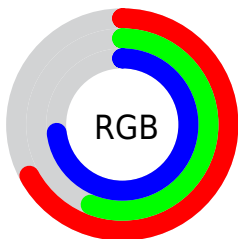

Distribution

Red (67%)

Green (56%)

Blue (73%)