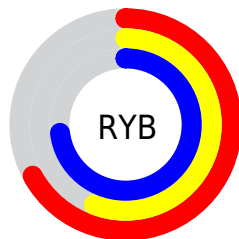

Red (67%)

Yellow (56%)

Blue (73%)