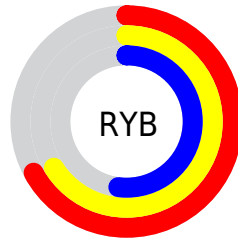

- Red (67%)
- Yellow (66%)
- Blue (52%)