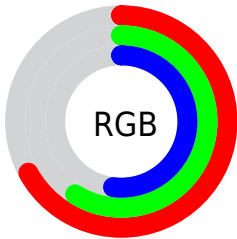

Distribution

- Red (67%)
- Green (59%)
- Blue (52%)