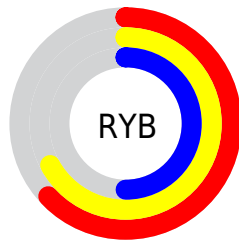

- Red (63%)
- Yellow (67%)
- Blue (50%)