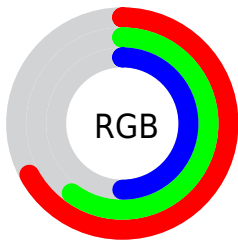

Distribution

- Red (67%)
- Green (60%)
- Blue (50%)