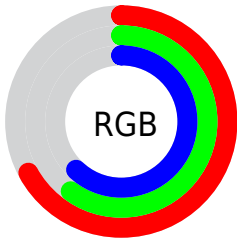

Distribution

Red (67%)

Green (60%)

Blue (62%)