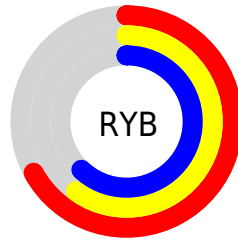

Details

The RGB color **171, 153, 159** is a light color, and the websafe version is hex **999999**. A complement of this color would be **153, 171, 165**, and the grayscale version is **159, 159, 159**.

A 20% lighter version of the original color is **226, 207, 214**, and **119, 102, 108** is the 20% darker color. If you saturate the color by 10%, you get **171, 136, 148**, and if you desaturate by 10%, it is **171, 170, 170**.

Distribution

Red (67%)

Green (60%)

Blue (62%)

Red (67%)

Yellow (60%)

Blue (62%)

Cyan (0%)