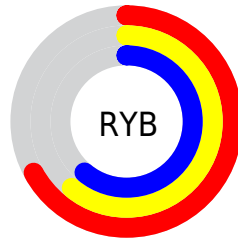

- Red (67%)
- Yellow (61%)
- Blue (61%)