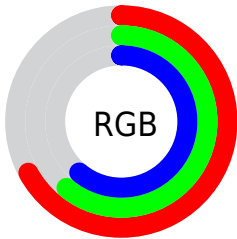

Distribution

- Red (67%)
- Green (61%)
- Blue (61%)