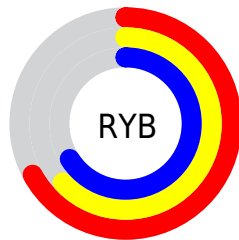

- Red (67%)
- Yellow (63%)
- Blue (66%)