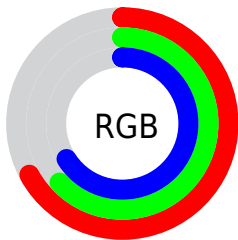

Distribution

- Red (67%)
- Green (63%)
- Blue (66%)