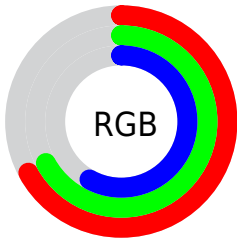

Distribution

Red (67%)

Green (67%)

Blue (58%)