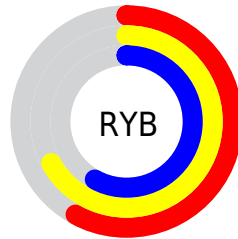

Details

The RGB color **171, 171, 147** is a light color, and the websafe version is hex **999999**. A complement of this color would be **147, 147, 171**, and the grayscale version is **168, 168, 168**.

A 20% lighter version of the original color is **226, 226, 201**, and **119, 119, 96** is the 20% darker color. If you saturate the color by 10%, you get **171, 171, 130**, and if you desaturate by 10%, it is **171, 171, 164**.

Distribution

Red (67%)

Green (67%)

Blue (58%)

Red (58%)

Yellow (67%)

Blue (58%)

Cyan (0%)