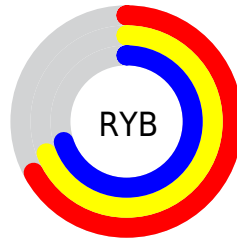

- Red (67%)
- Yellow (69%)
- Blue (70%)