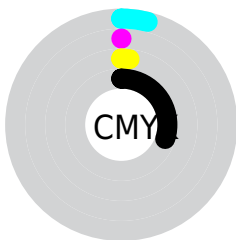

Details

The RGB color **171, 178, 175** is a light color, and the websafe version is hex **999999**. A complement of this color would be **178, 171, 174**, and the grayscale version is **176, 176, 176**.

A 20% lighter version of the original color is **226, 234, 230**, and **119, 125, 123** is the 20% darker color. If you saturate the color by 10%, you get **153, 178, 167**, and if you desaturate by 10%, it is **189, 178, 183**.

Distribution

- Red (67%)
- Green (70%)
- Blue (69%)

- Red (67%)
- Yellow (69%)
- Blue (70%)

- Cyan (4%)
- Magenta (0%)
- Yellow (2%)
- Black (30%)

- Cyan (33%)
- Magenta (30%)
- Yellow (31%)

Brightness & Saturation Gradients