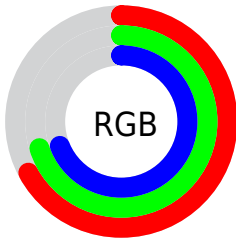

Distribution

- Red (67%)
- Green (70%)
- Blue (69%)