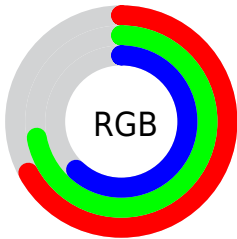

Distribution

- Red (67%)
- Green (72%)
- Blue (62%)