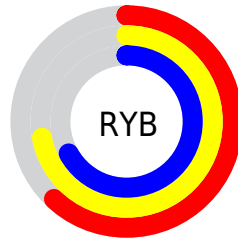

- Red (62%)
- Yellow (72%)
- Blue (67%)