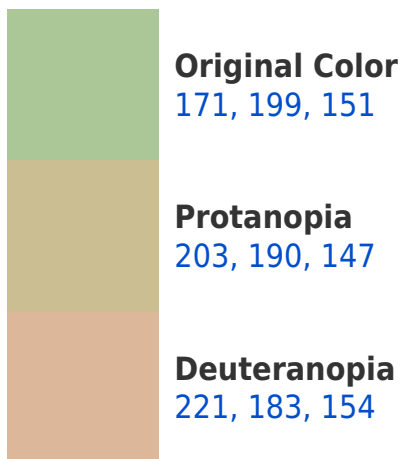

A 20% lighter version of the original color is **227, 255, 205**, and **118, 145, 100** is the 20% darker color. If you saturate the color by 10%, you get **159, 199, 131**, and if you desaturate by 10%, it is **183, 199, 171**.

199, 151, 195

95, 90, 99

95, 0, 163

21, 0, 36

Previews

White Background

This preview shows how the RGB color 171, 199, 151 looks on a white background.

Color Contrast Check

RGB 171, 199, 151 Background

This preview shows how black text looks on a background with the RGB color 171, 199, 151.

This preview shows how white text looks on a background with the RGB color 171, 199, 151.

Dichromacy

Tritanopia
180, 192, 207

Trichromacy

Original Color
171, 199, 151

Protanomaly
191, 193, 148

Deuteranomaly
203, 189, 153

Tritanomaly
177, 195, 187

Monochromacy