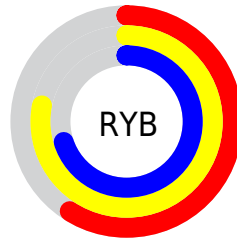

- Red (59%)
- Yellow (78%)
- Blue (70%)