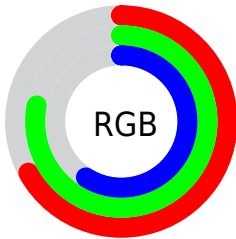

Distribution

- Red (67%)
- Green (78%)
- Blue (59%)