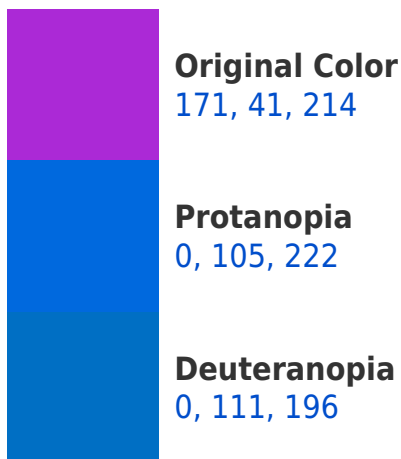

# Black Background

This preview shows how the RGB color 171, 41, 214 looks on a black background.

## RGB 171, 41, 214 Background

This preview shows how black text looks on a background with the RGB color 171, 41, 214.

This preview shows how white text looks on a background with the RGB color 171, 41, 214.

## Dichromacy

**Tritanopia**  
154, 90, 97

# Trichromacy

**Original Color**

171, 41, 214

**Protanomaly**

62, 82, 219

**Deuteranomaly**

62, 86, 203

**Tritanomaly**