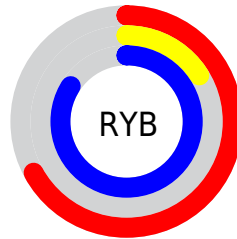

- Red (67%)
- Yellow (16%)
- Blue (84%)