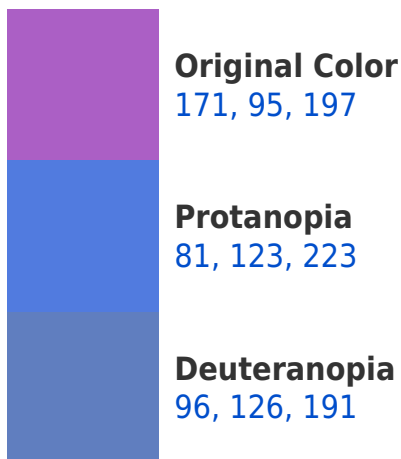

# Black Background

This preview shows how the RGB color 171, 95, 197 looks on a black background.

## RGB 171, 95, 197 Background

This preview shows how black text looks on a background with the RGB color 171, 95, 197.

This preview shows how white text looks on a background with the RGB color 171, 95, 197.

## Dichromacy

**Tritanopia**  
160, 114, 122

# Trichromacy

**Original Color**

171, 95, 197

**Protanomaly**

114, 113, 214

**Deuteranomaly**

123, 115, 193

**Tritanomaly**