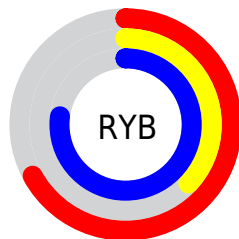

- Red (67%)
- Yellow (37%)
- Blue (77%)