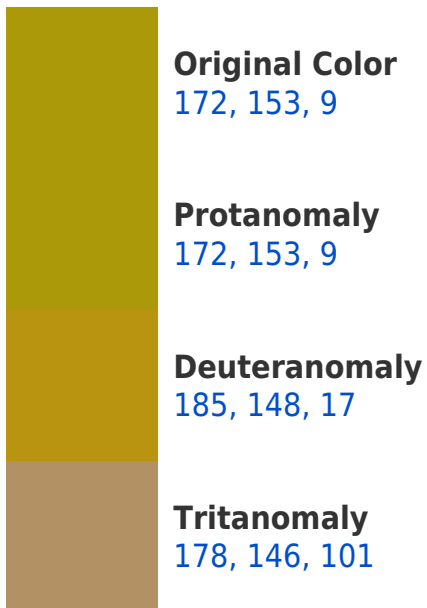

## RGB 172, 153, 9 Background

This preview shows how black text looks on a background with the RGB color 172, 153, 9.

This preview shows how white text looks on a background with the RGB color 172, 153, 9.

## Dichromacy

**Original Color**

172, 153, 9

**Protanopia**

172, 153, 9

**Deuteranopia**

193, 145, 21

**Tritanopia**  
181, 142, 153

# Trichromacy

# Monochromacy