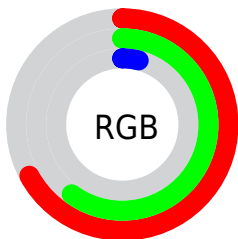

Distribution

Red (67%)

Green (60%)

Blue (4%)