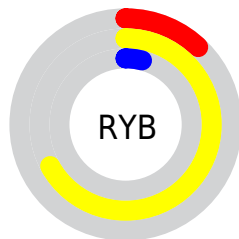

## Conversions Part 2

Format	Color
<a href="#">RYB</a>	<a href="#">31, 172, 9</a>
Decimal	<a href="#">11311369</a>
CIELab	<a href="#">62.99, -5.99, 65.28</a>
CIELCh	<a href="#">63, 65.550, 95.240</a>
Yxy	<a href="#">31.5728, 0.4386, 0.4866</a>
Android (android.graphics.Color)	<a href="#">4289501449</a> (0xFFAC9909)
YUV	<a href="#">142.2650, -65.6996, 26.0776</a>
Hunter-Lab	<a href="#">56.1897, -7.9418, 34.2121</a>

# Details

The RGB color **172, 153, 9** is a dark color, and the websafe version is hex **999900**. A complement of this color would be **9, 28, 172**, and the grayscale version is **143, 143, 143**.

A 20% lighter version of the original color is **231, 207, 76**, and **115, 102, 0** is the 20% darker color. If you saturate the color by 10%, you get **172, 152, 0**, and if you desaturate by 10%, it is **172, 155, 26**.

# Distribution

Red (67%)

Green (60%)

Blue (4%)

Red (12%)

Yellow (67%)

Blue (4%)

Cyan (0%)