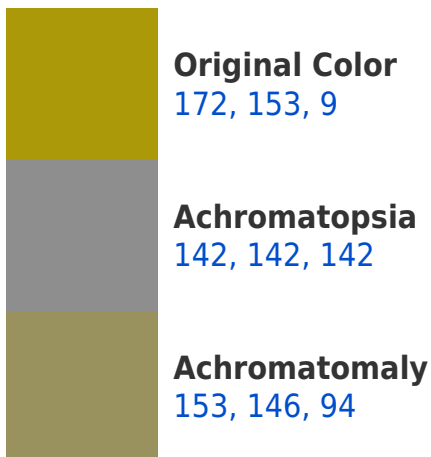

## RGB 172, 153, 9 Background

This preview shows how black text looks on a background with the RGB color 172, 153, 9.

This preview shows how white text looks on a background with the RGB color 172, 153, 9.

## Dichromacy

**Original Color**

172, 153, 9

**Protanopia**

172, 153, 9

**Deuteranopia**

193, 145, 21

**Tritanopia**  
181, 142, 153

# Trichromacy

# Monochromacy