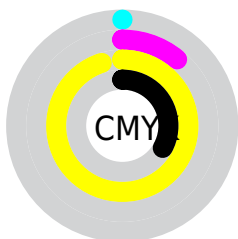

## Conversions Part 2

Format	Color
<a href="#">RYB</a>	<a href="#">31, 172, 9</a>
Decimal	<a href="#">11311369</a>
CIELab	<a href="#">62.99, -5.99, 65.28</a>
CIELCh	<a href="#">63, 65.550, 95.240</a>
Yxy	<a href="#">31.5728, 0.4386, 0.4866</a>
Android (android.graphics.Color)	<a href="#">4289501449</a> (0xFFAC9909)
YUV	<a href="#">142.2650, -65.6996, 26.0776</a>
Hunter-Lab	<a href="#">56.1897, -7.9418, 34.2121</a>

# Details

The RGB color **172, 153, 9** is a dark color, and the websafe version is hex **999900**. A complement of this color would be **9, 28, 172**, and the grayscale version is **143, 143, 143**.

A 20% lighter version of the original color is **231, 207, 76**, and **115, 102, 0** is the 20% darker color. If you saturate the color by 10%, you get **172, 152, 0**, and if you desaturate by 10%, it is **172, 155, 26**.

# Distribution

Red (67%)

Green (60%)

Blue (4%)

Red (12%)

Yellow (67%)

Blue (4%)

Cyan (0%)

Magenta (11%)

Yellow (95%)

Black (33%)

Cyan (33%)

Magenta (40%)

Yellow (96%)