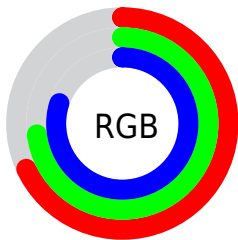

Distribution

- Red (68%)
- Green (73%)
- Blue (80%)