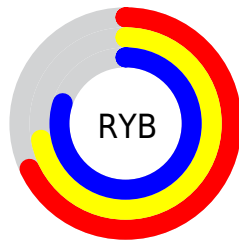

- Red (68%)
- Yellow (72%)
- Blue (80%)