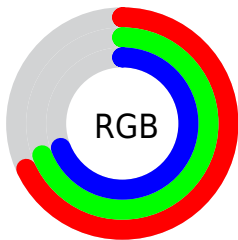

Distribution

Red (68%)

Green (69%)

Blue (69%)