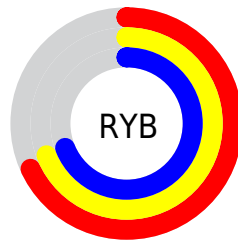

Details

The RGB color **174, 176, 175** is a light color, and the websafe version is hex **999999**. A complement of this color would be **176, 174, 175**, and the grayscale version is **175, 175, 175**.

A 20% lighter version of the original color is **229, 232, 230**, and **122, 124, 123** is the 20% darker color. If you saturate the color by 10%, you get **156, 176, 166**, and if you desaturate by 10%, it is **192, 176, 184**.

Distribution

Red (68%)

Green (69%)

Blue (69%)

Red (68%)

Yellow (69%)

Blue (69%)

Cyan (1%)