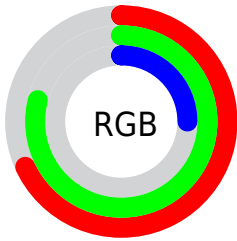

Distribution

- Red (68%)
- Green (79%)
- Blue (25%)