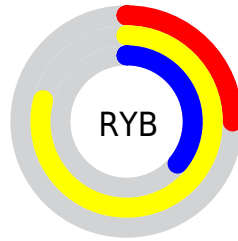

- Red (25%)
- Yellow (79%)
- Blue (36%)