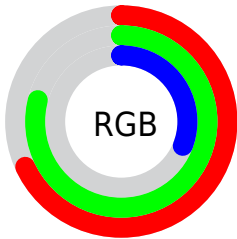

Distribution

- Red (68%)
- Green (79%)
- Blue (31%)