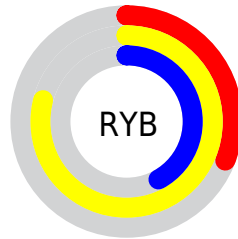

- Red (31%)
- Yellow (79%)
- Blue (42%)