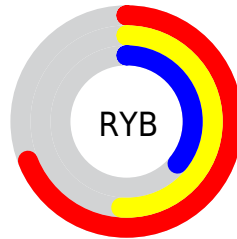

- Red (69%)
- Yellow (51%)
- Blue (36%)