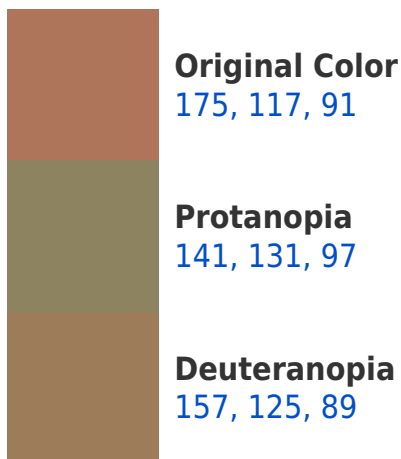

# Black Background

This preview shows how the RGB color 175, 117, 91 looks on a black background.

## RGB 175, 117, 91 Background

This preview shows how black text looks on a background with the RGB color 175, 117, 91.

This preview shows how white text looks on a background with the RGB color 175, 117, 91.

## Dichromacy

**Tritanopia**  
178, 113, 121

# Trichromacy

**Original Color**

175, 117, 91

**Protanomaly**

153, 126, 95

**Deuteranomaly**

164, 122, 90

**Tritanomaly**