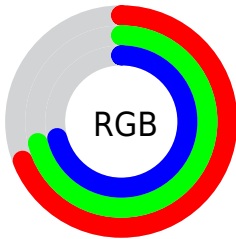

Distribution

- Red (69%)
- Green (71%)
- Blue (71%)